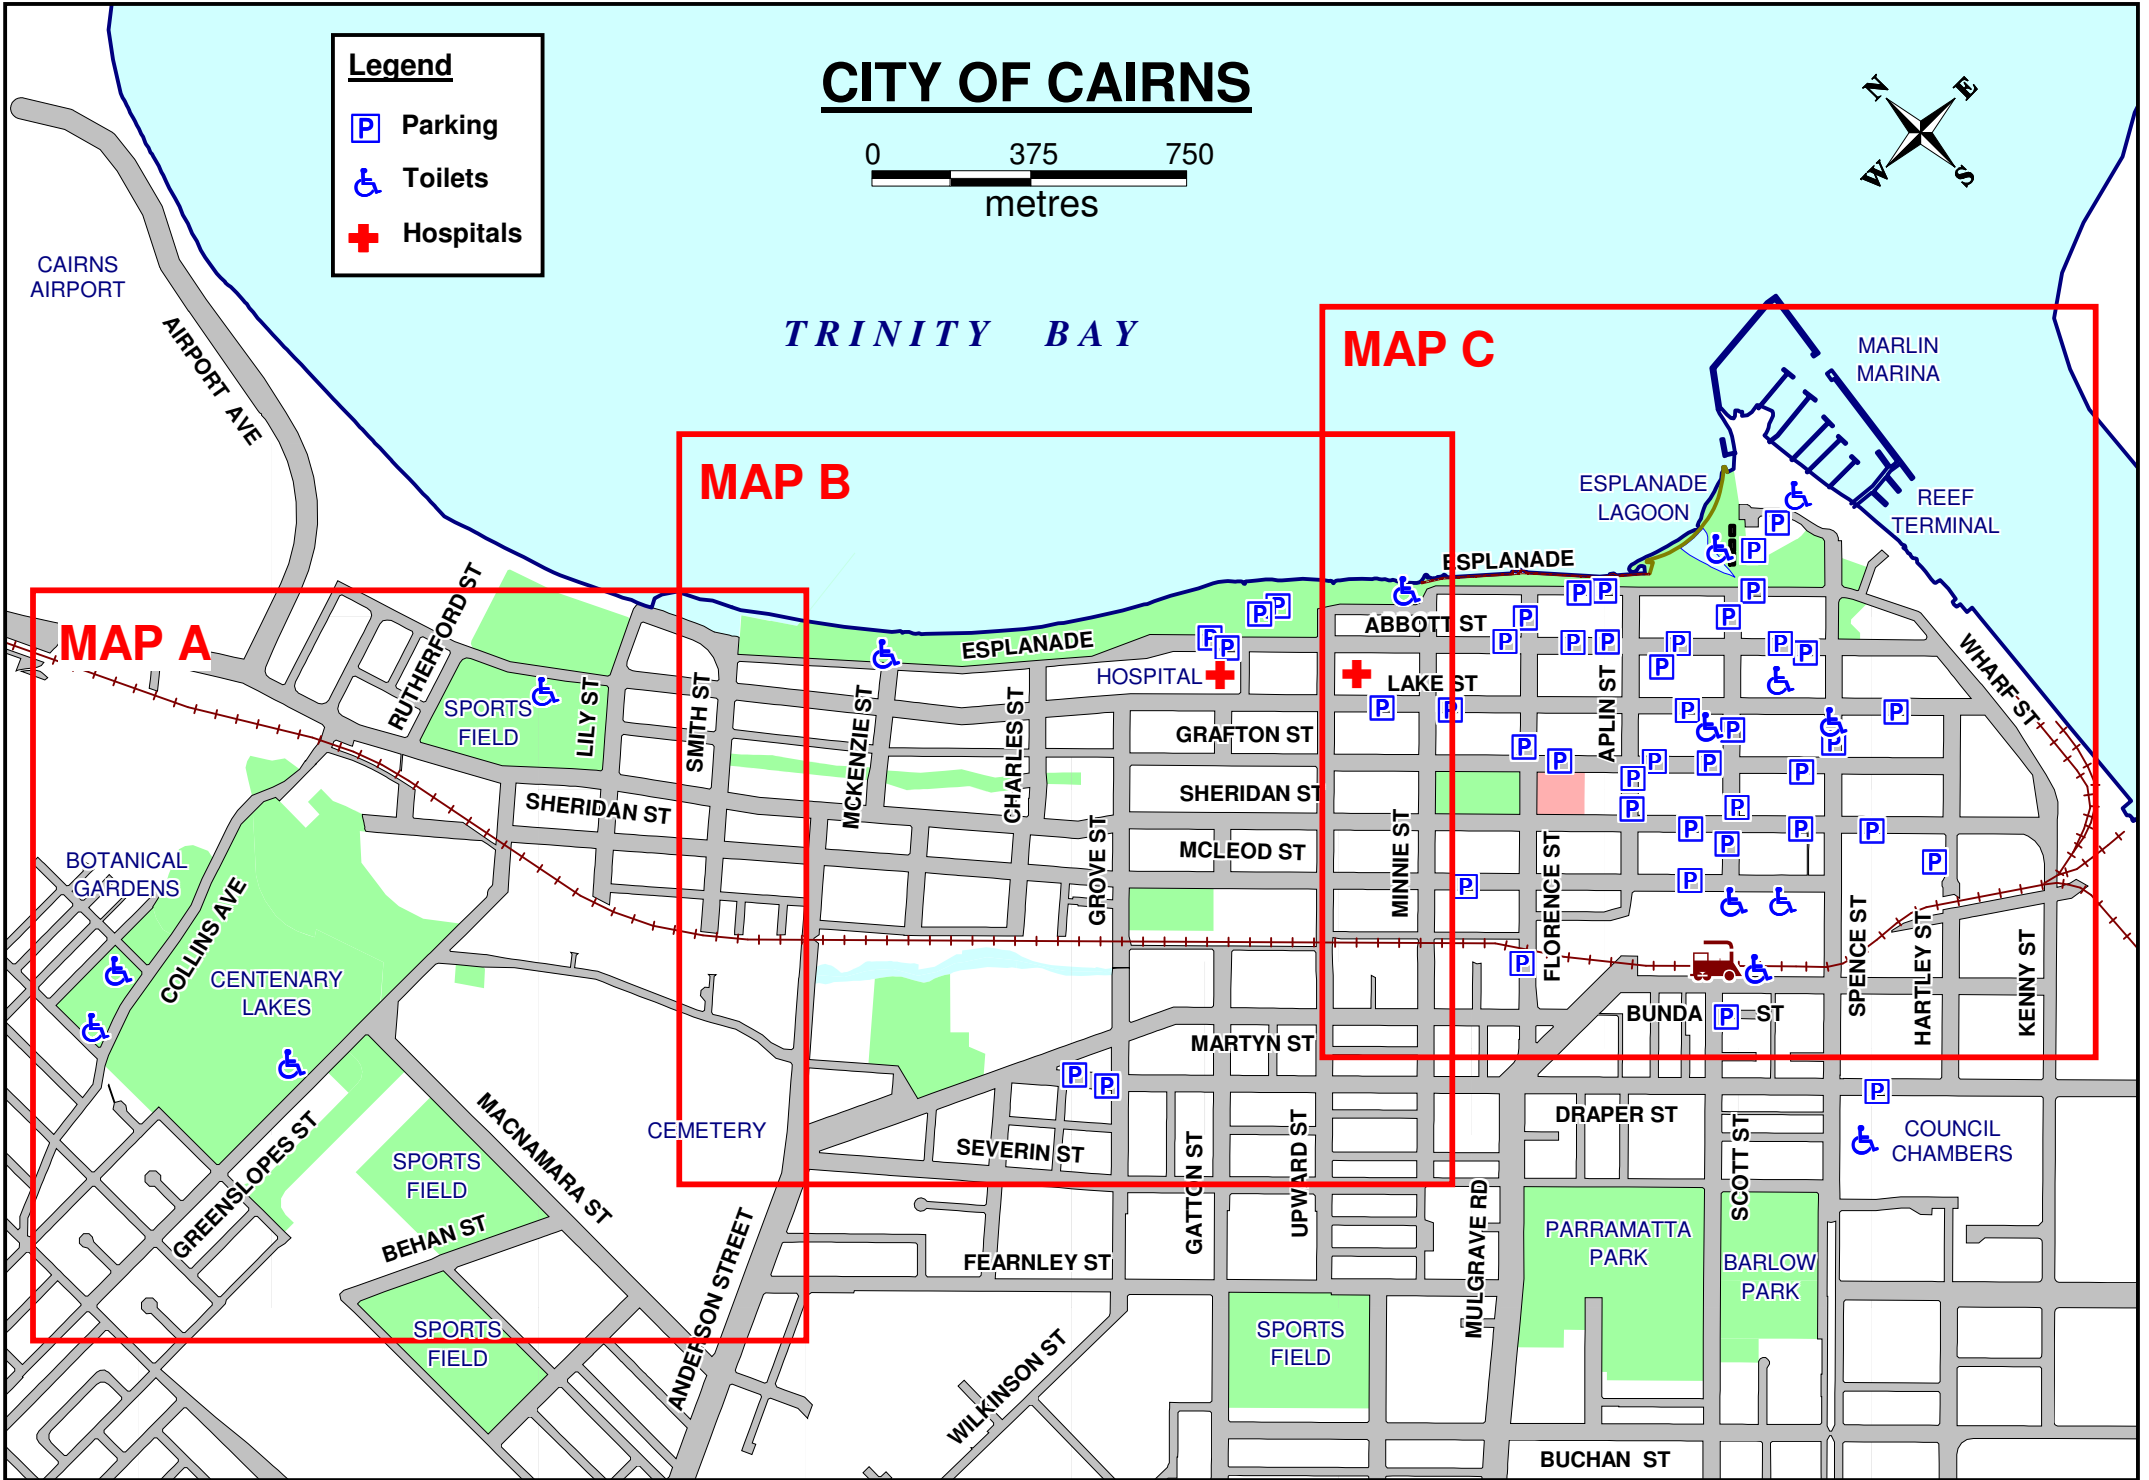

Legend

-  Parking
-  Toilets
-  Hospitals

CITY OF CAIRNS

MAP A

MAP B

MAP C

CAIRNS AIRPORT

TRINITY BAY

MARLIN MARINA

ESPLANADE LAGOON

REEF TERMINAL

BOTANICAL GARDENS

COLLINS AVE

CENTENARY LAKES

SPORTS FIELD

SHERIDAN ST