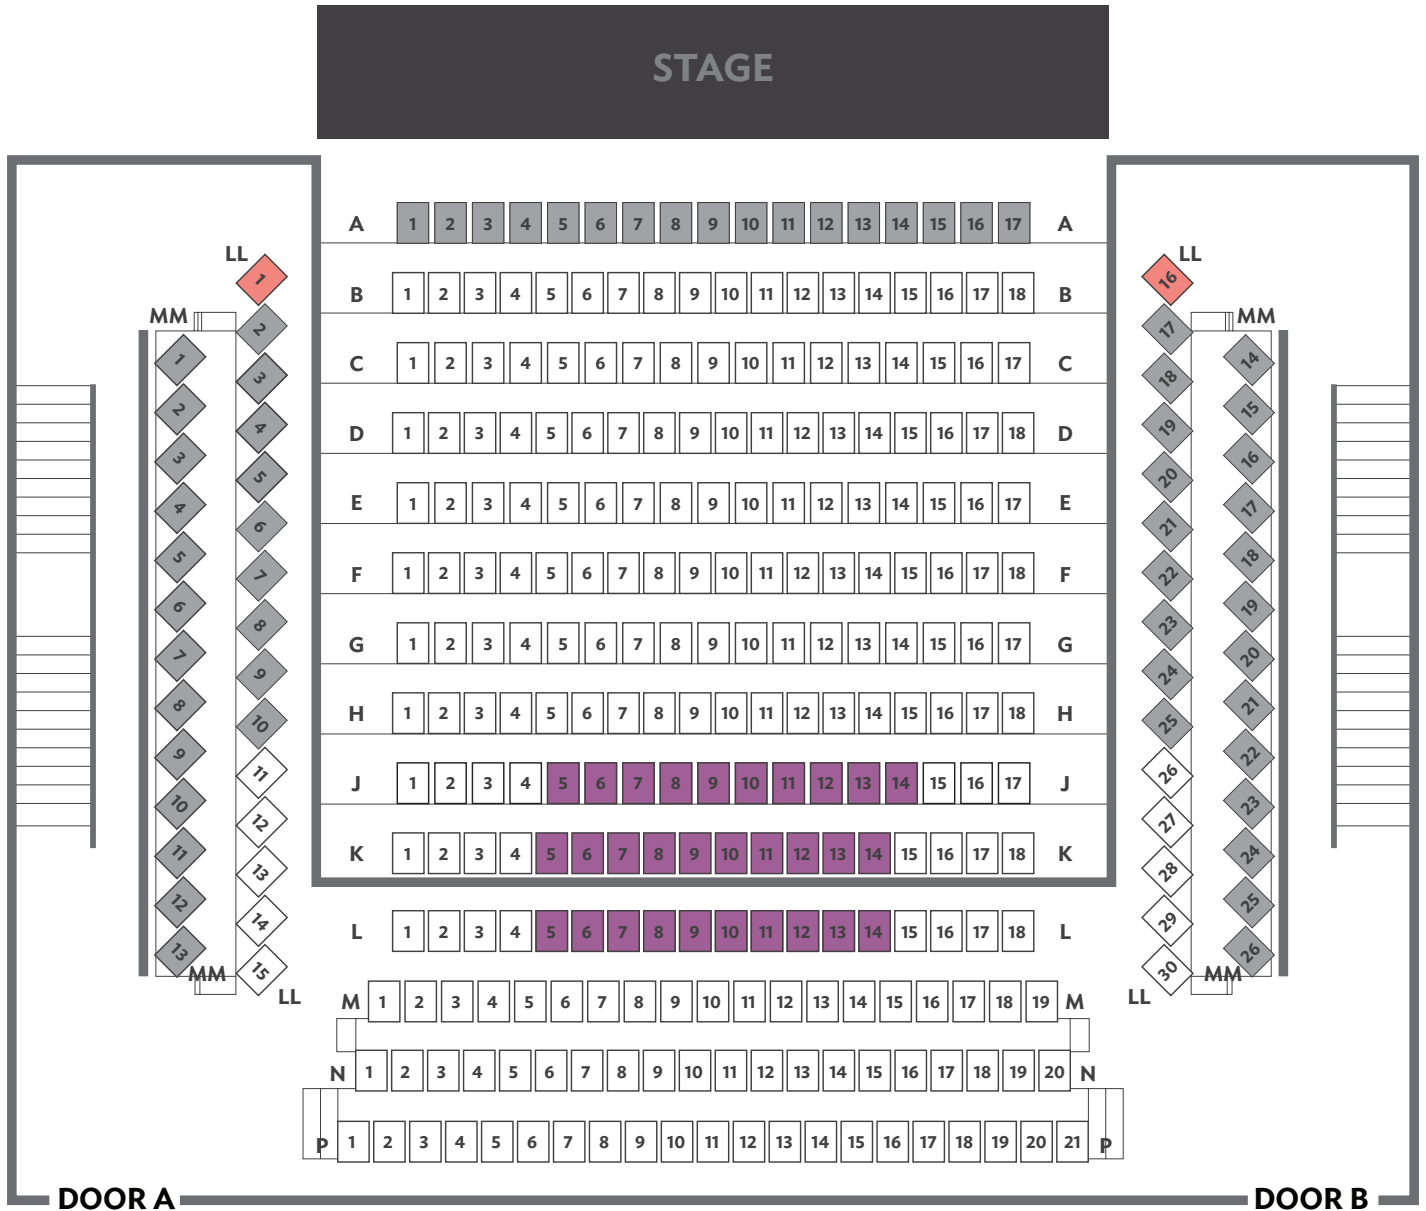

SEATING PLAN

CPAC STUDIO - STALLS

- REMOVABLE WHEELCHAIR ACCESS SEATING**
- FILM RESTRICTED VIEW SEATS**
- MIXING POSITION SEATS (STALLS)**

SEATING PLAN

CPAC STUDIO - BALCONY